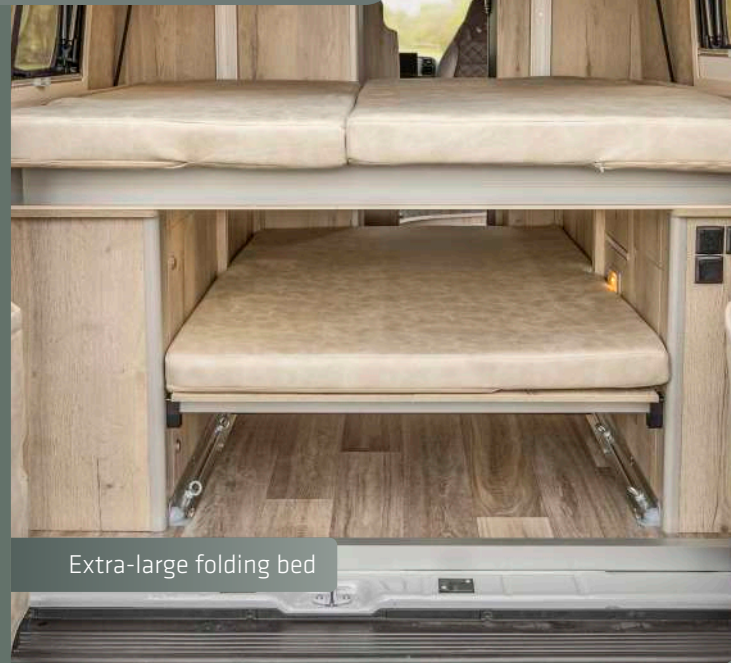

Extra-large folding bed