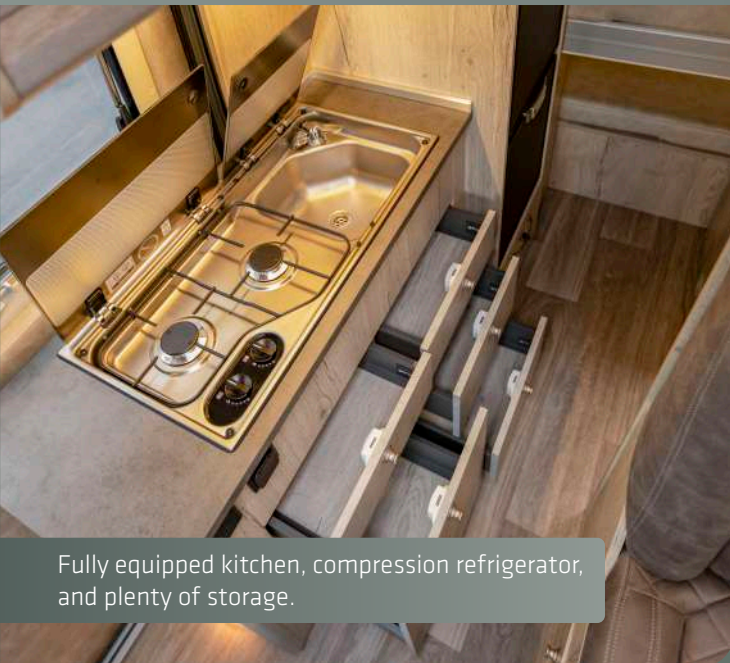

MEGA SPORT 640

Fully equipped kitchen, compression refrigerator, and plenty of storage.