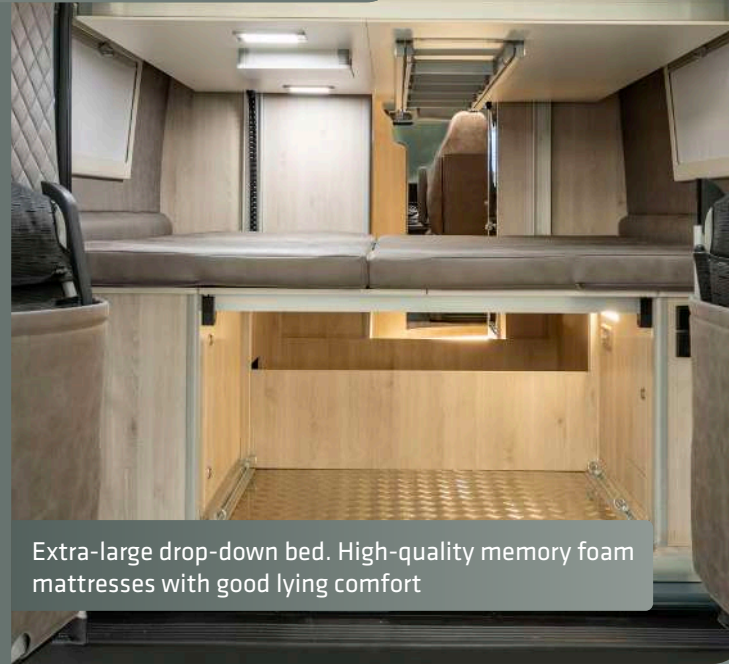

MEGA REVOLUTION 640

MEGA REVOLUTION 640 OPEN

Extra-large drop-down bed. High-quality memory foam mattresses with good lying comfort