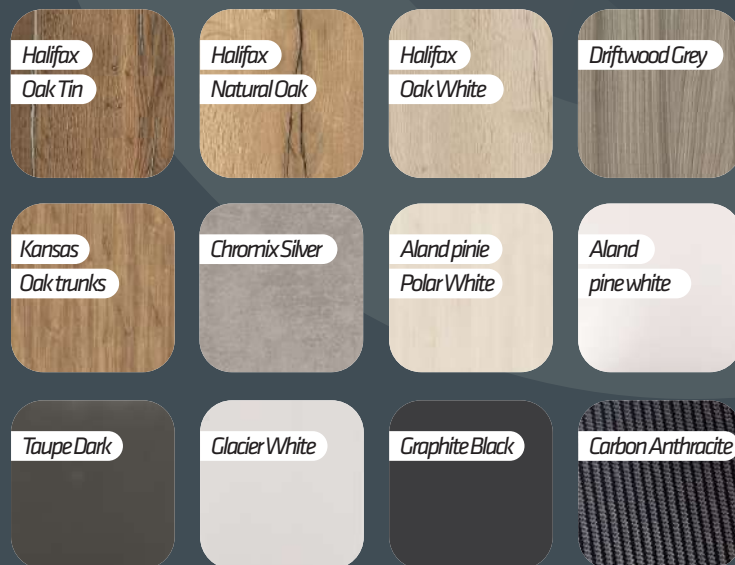

Furniture colours