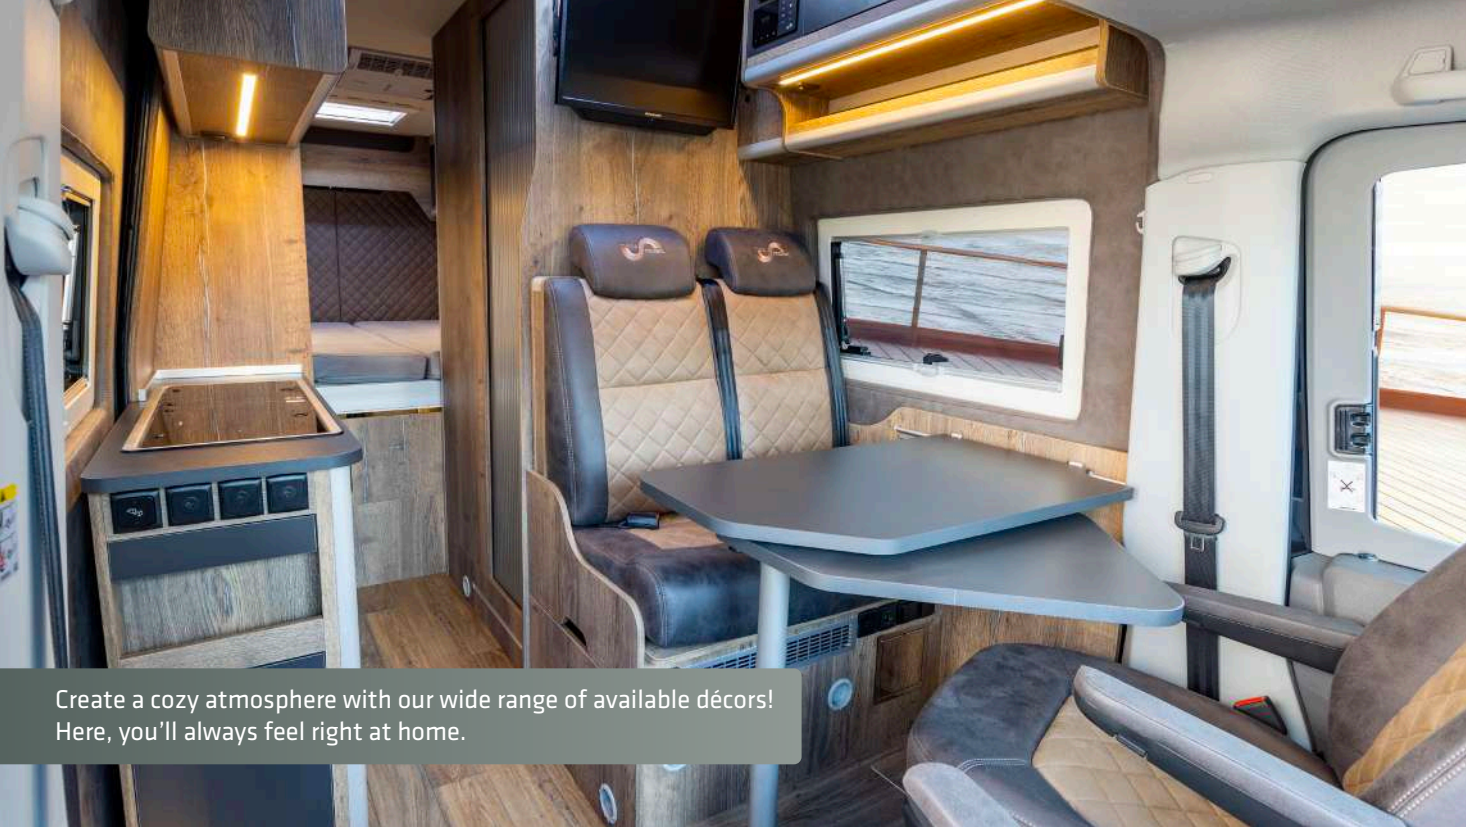

Create a cozy atmosphere with our wide range of available décors! Here, you'll always feel right at home.

Indulge in comfort and convenience with a mobile bathroom – your sanctuary on the road.

Prepare delicious meals on the go in our camper van kitchen – where every dish is a culinary delight.