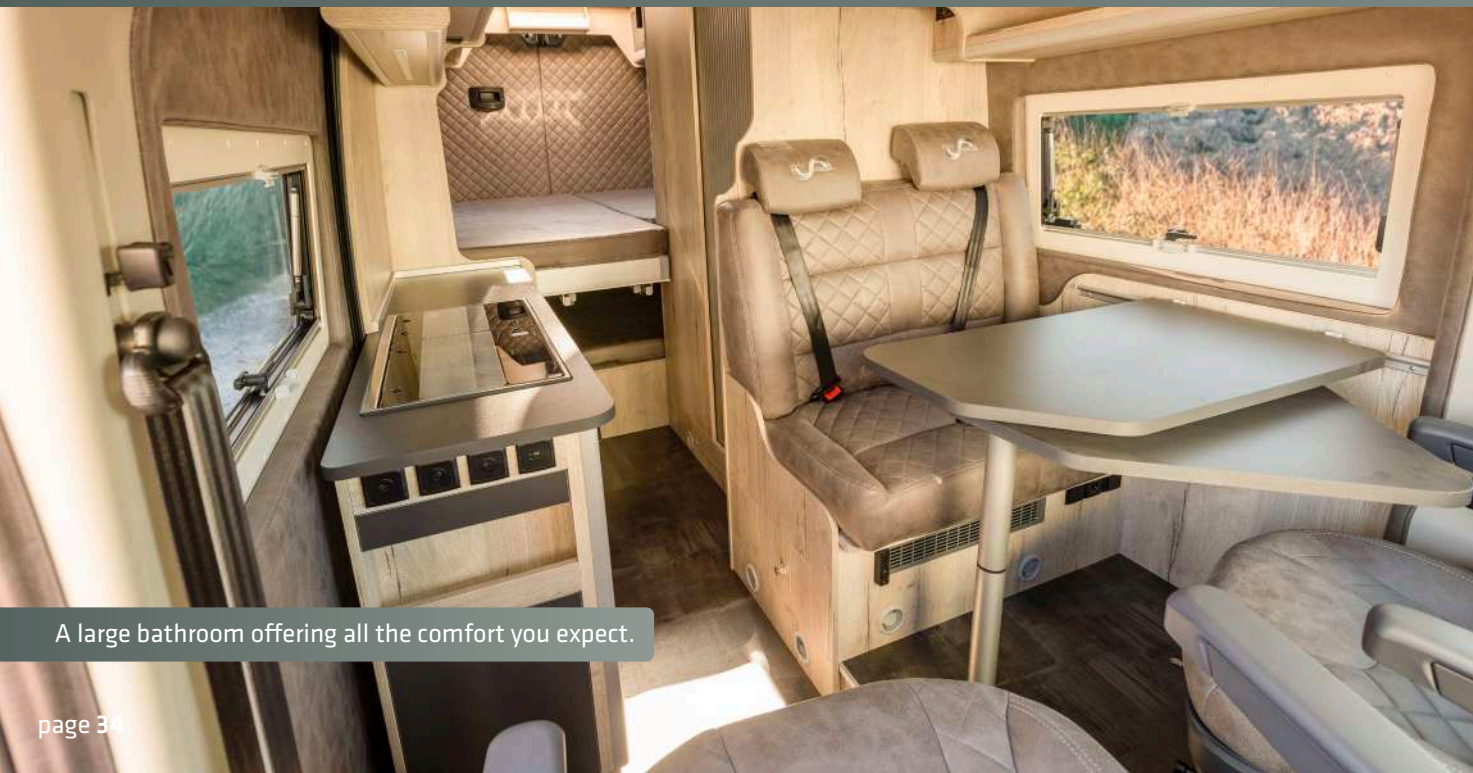

A large bathroom offering all the comfort you expect.